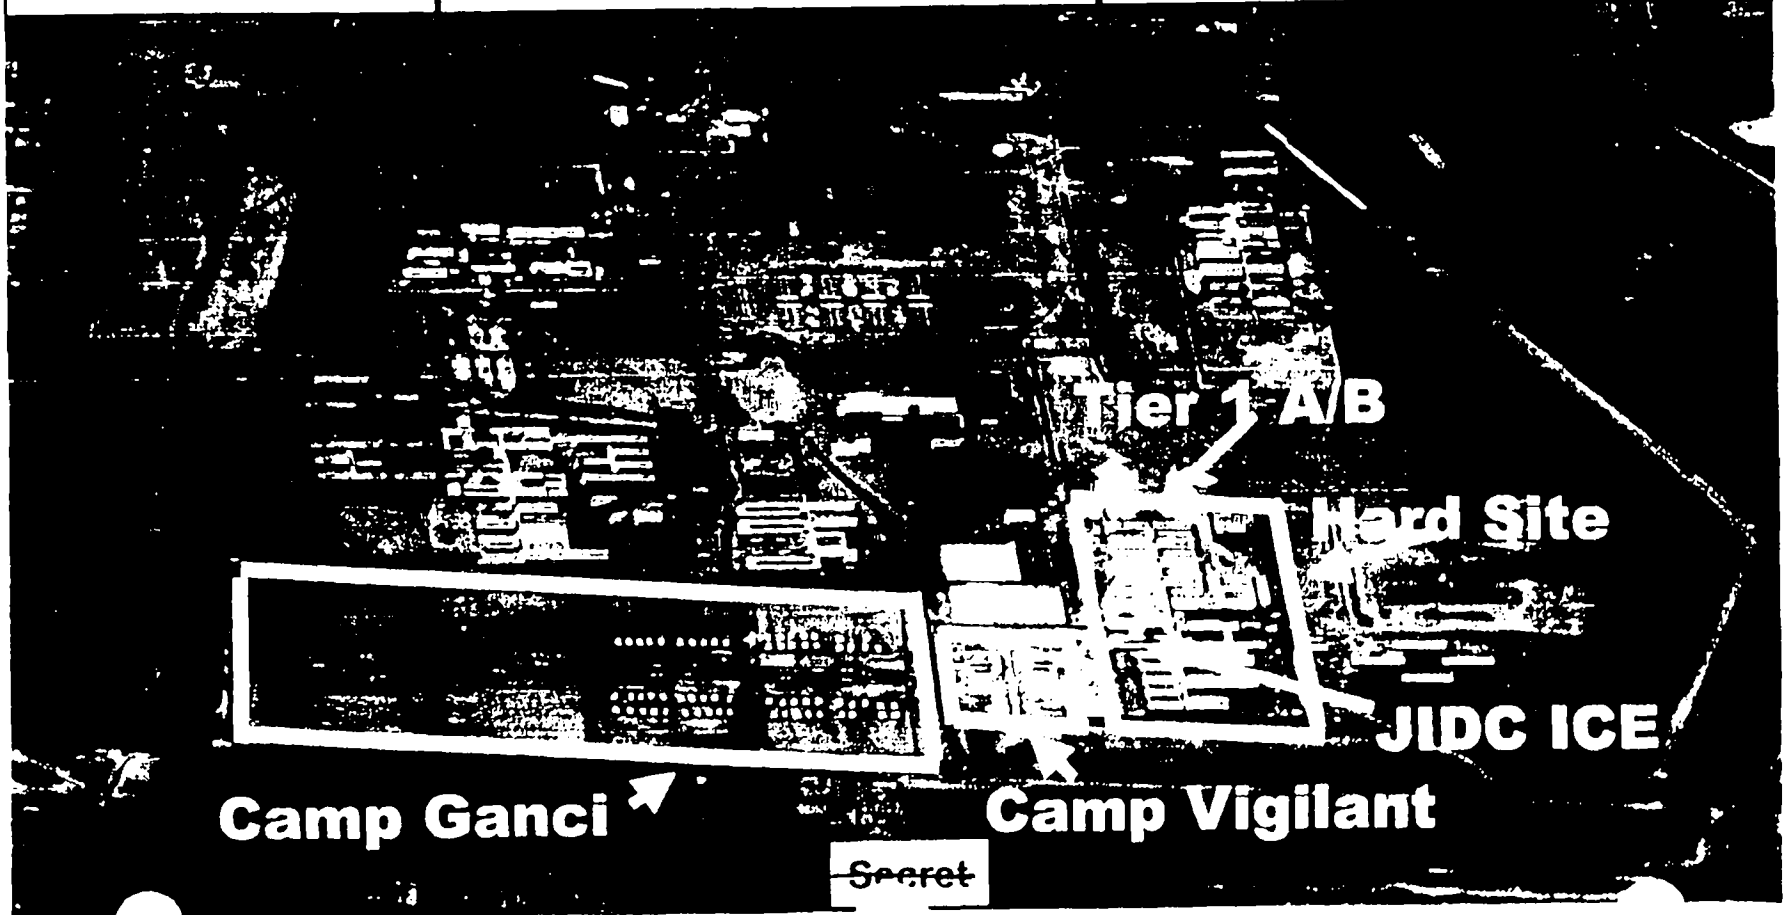

Annex 41

DODDOA-001591

800th MP BDE
 Dec 03 - Jan 04
 C2 of 4 BNs

800th MP BDE
 Peak Detainee Population 11,699
 as of 1 Dec 03

Mission
 Complete/Redeployed

724th MP BN
 115th MP BN
 400th MP BN
 324th MP BN

Secret

Abu Ghraib Prison (Baghdad Central Confinement Facility)

Detainee Population 5953 as of 1 Dec 03

<p>C2 30 Jul – 18 Nov 03 320th MP BN</p>	<p>C2 19 Nov 03 – 30 Jan 04 (FOB Abu Ghraib) 205th MI BDE TACON of all subordinate units in the FOB</p>	<p>C2 31 Jan 04 – Present (FOB Abu Ghraib) 504th MI BDE TACON of all subordinate units in the FOB</p>
---	--	--

Camp Bucca Internment Facility

Detainee Population 1500 as of 1 Dec 03

DODDOA-001594

ACLU-RDI 249 p.4

~~Secret~~

High Value Detention Site at Camp Cropper

Detainee Population 101 as of 1 Dec 03

C2
 Jun - Nov 03
 115th MP BN