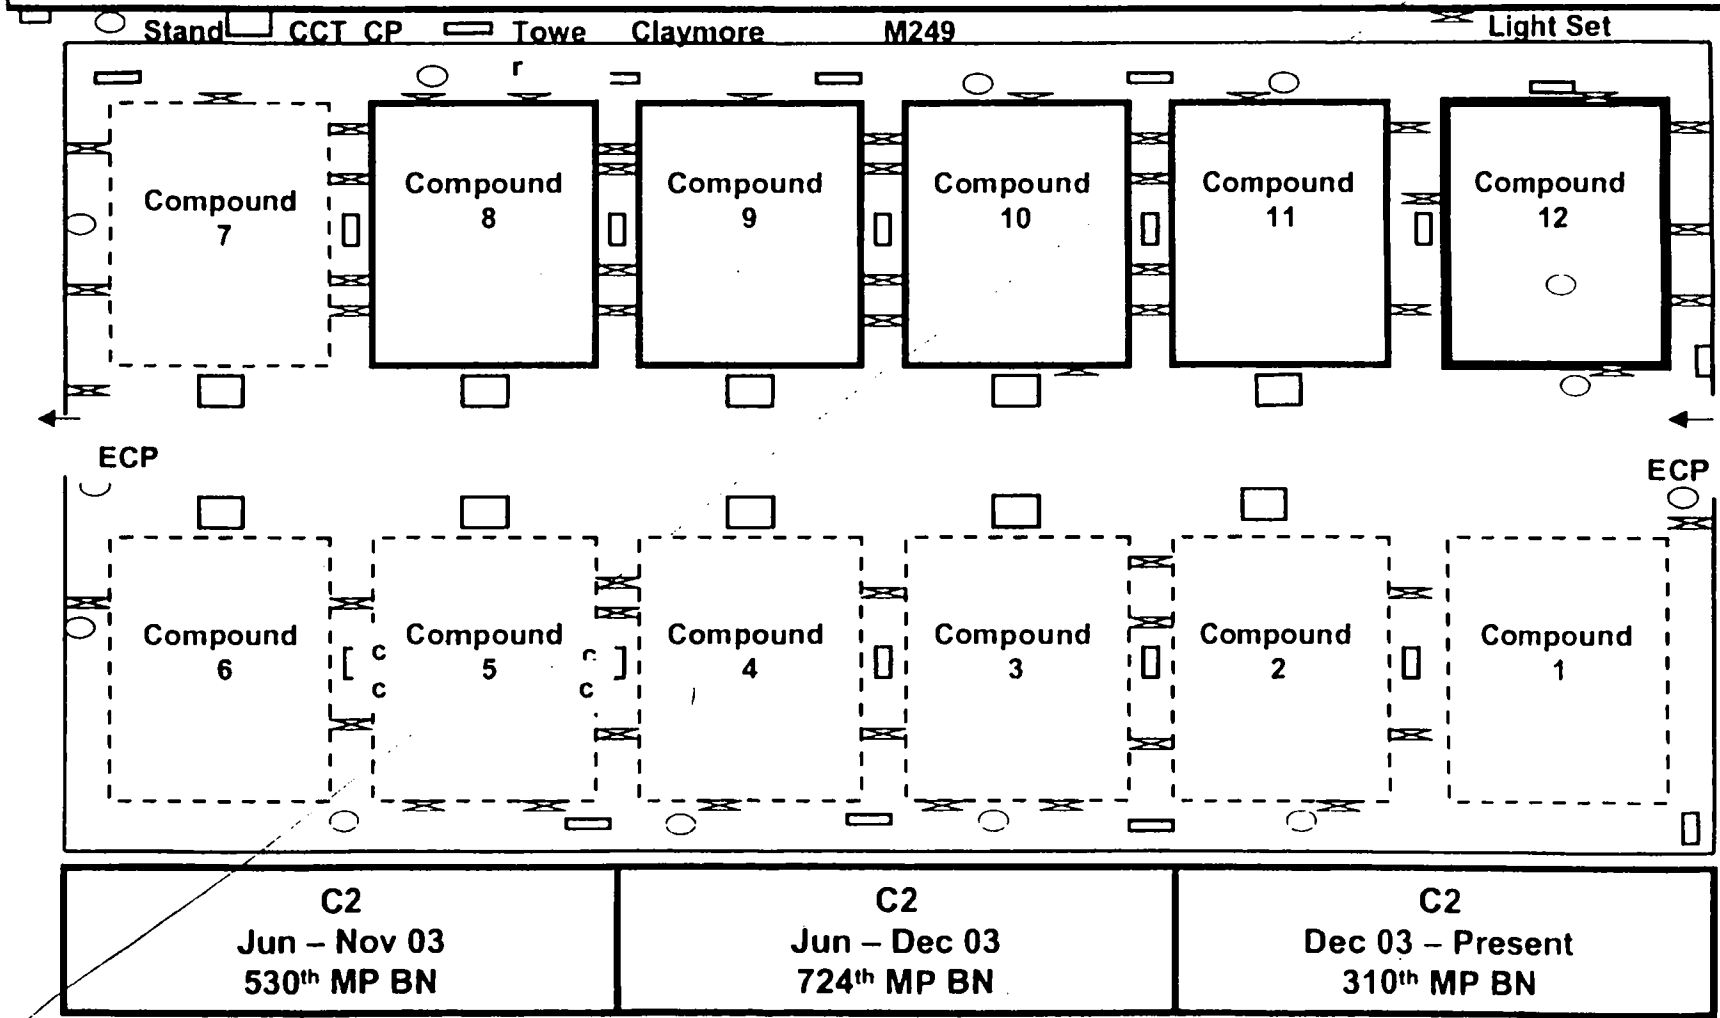

Camp Bucca Internment Facility

Detainee Population 1500 as of 1 Dec 03

DODDOA-001594

ACLU-RDI 249 p.4

~~Secret~~

High Value Detention Site at Camp Cropper

Detainee Population 101 as of 1 Dec 03

C2
 Jun - Nov 03
 115th MP BN