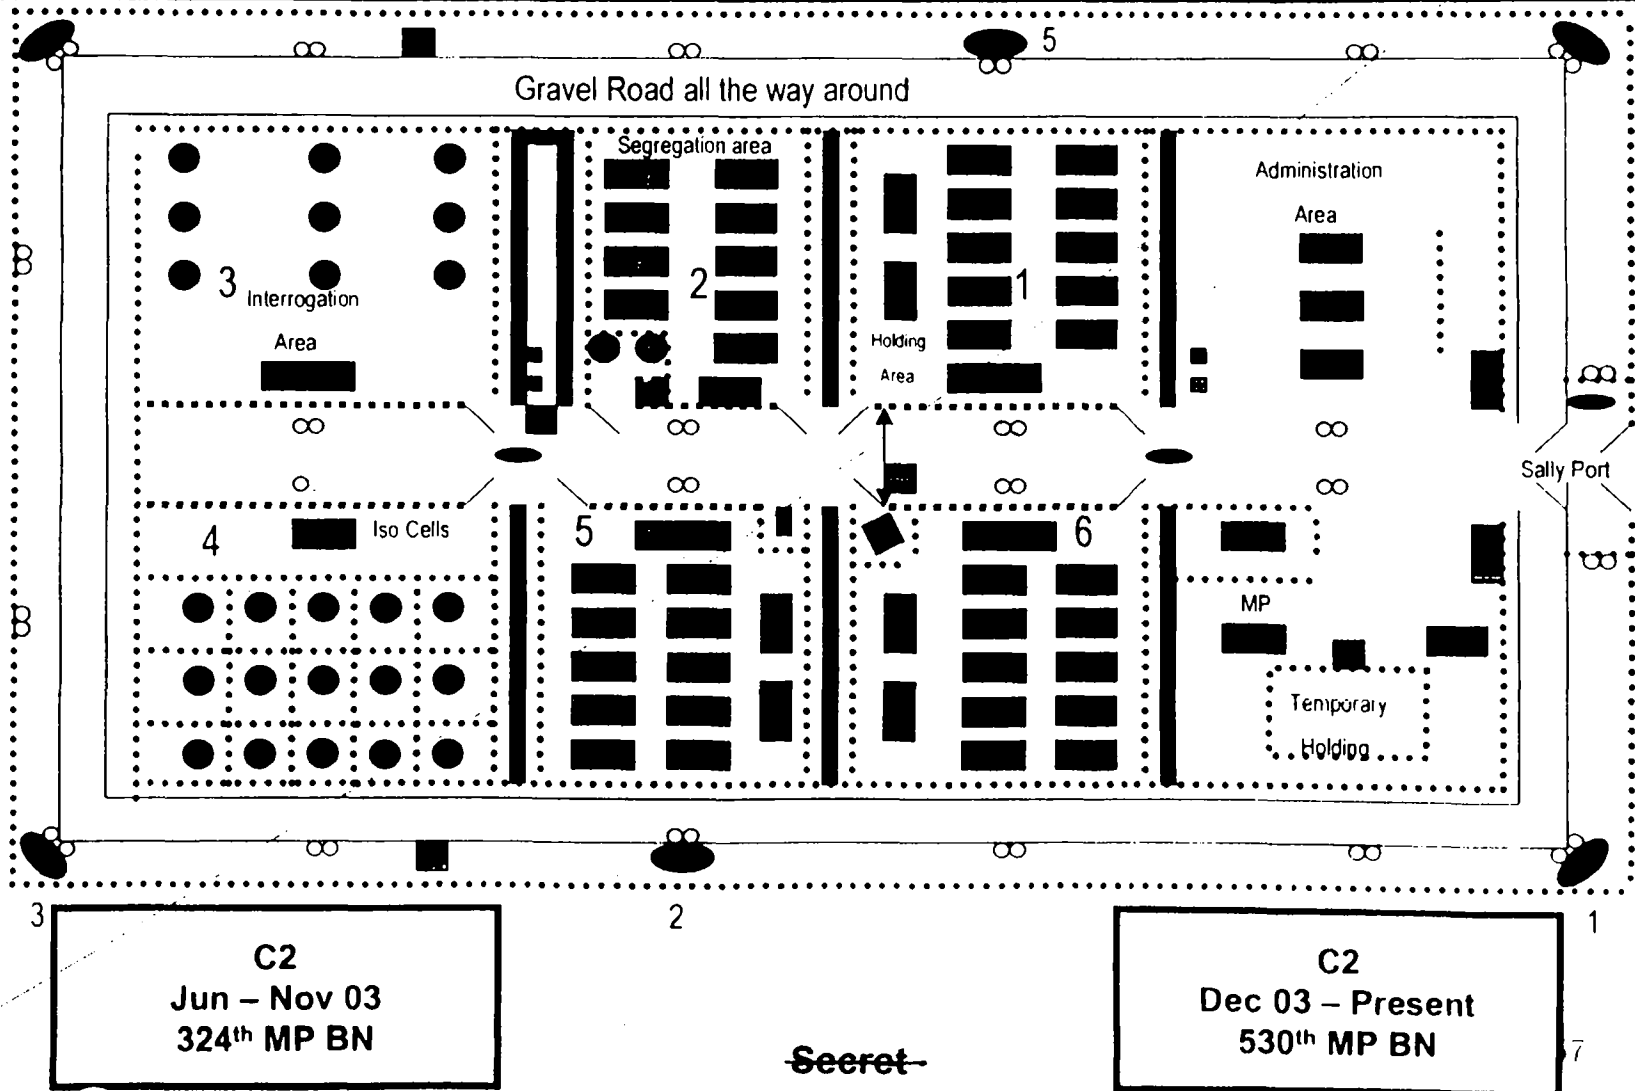

Mujahedin – E – Khalq (MEK) Temporary Internment Facility

Detainee Population 43 as of 1 Dec 03

~~Secret~~