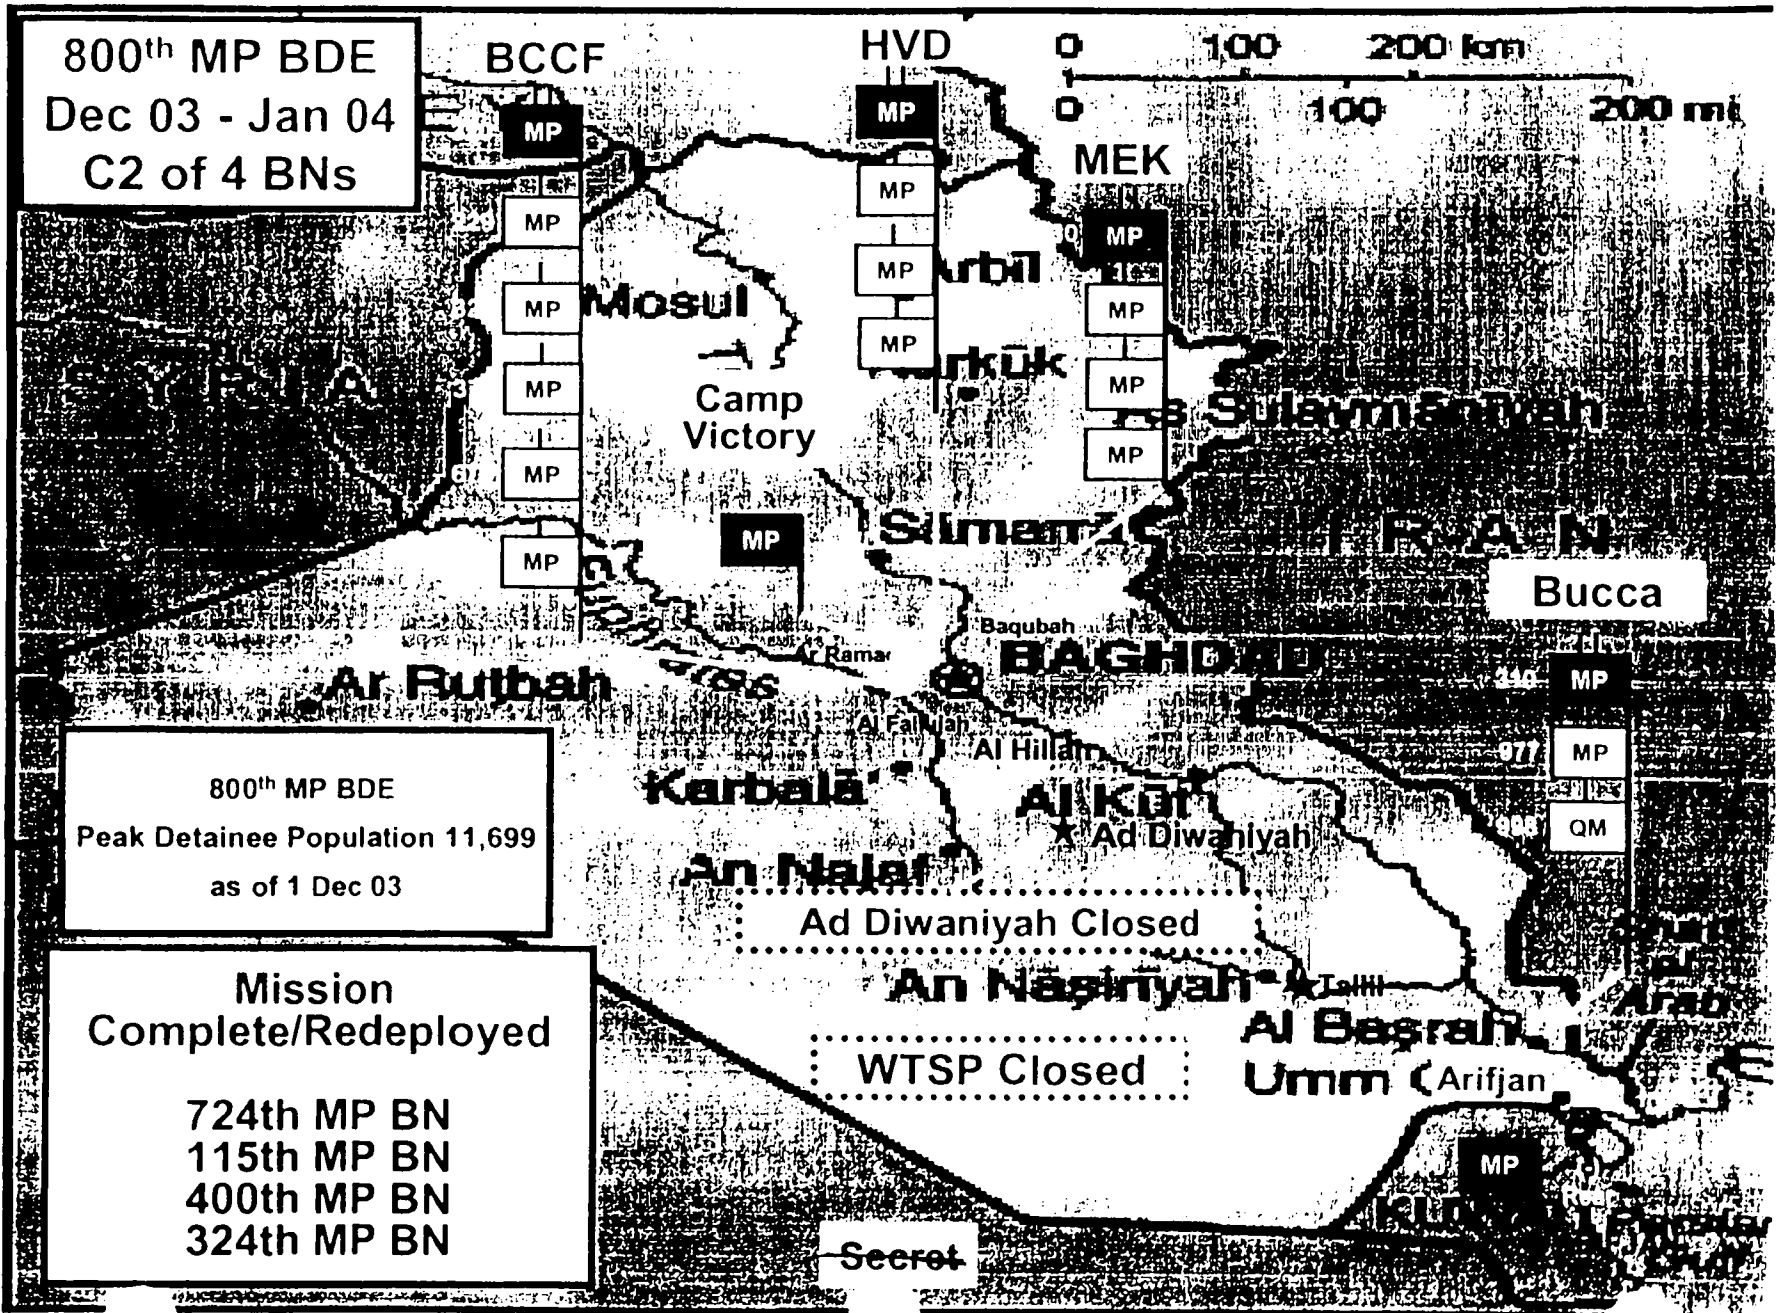

Annex 41

DODDOA-001591

800th MP BDE
 Dec 03 - Jan 04
 C2 of 4 BNs

800th MP BDE
 Peak Detainee Population 11,699
 as of 1 Dec 03

Mission
 Complete/Redeployed

724th MP BN
 115th MP BN
 400th MP BN
 324th MP BN

Secret

Abu Ghraib Prison (Baghdad Central Confinement Facility)

Detainee Population 5953 as of 1 Dec 03

<p>C2 30 Jul – 18 Nov 03 320th MP BN</p>	<p>C2 19 Nov 03 – 30 Jan 04 (FOB Abu Ghraib) 205th MI BDE TACON of all subordinate units in the FOB</p>	<p>C2 31 Jan 04 – Present (FOB Abu Ghraib) 504th MI BDE TACON of all subordinate units in the FOB</p>
---	--	--

Camp Bucca Internment Facility

Detainee Population 1500 as of 1 Dec 03

DODDOA-001594

ACLU-RDI 249 p.4

~~Secret~~

High Value Detention Site at Camp Cropper

Detainee Population 101 as of 1 Dec 03

C2
 Jun - Nov 03
 115th MP BN

C2
 Dec 03 - Present
 744th MP BN

~~Secret~~

Mujahedin – E – Khalq (MEK) Temporary Internment Facility

Detainee Population 43 as of 1 Dec 03

~~Secret~~